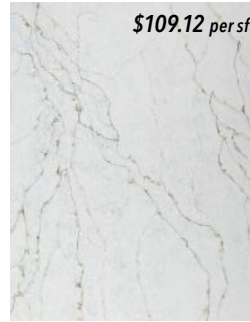

Tier 3:
RETREAT
PACKAGE

Please keep in mind, colors viewed on a screen can appear different than what you would see in person.

WARM

INTERIOR PAINT | Color: Natural Choice
Wall Finish: Eggshell
Trim Finish: Semi-Gloss
Ceiling Finish: Flat

SHOWER FLOOR | Mosaic Porcelain Tile
Color: Tan
Grout: Mobe Pearl
2x2 in

FLOORING | Atlas Concord Porcelain Tile
Color: Shore-Crest
Grout: Mobe Pearl
12x24 in
(all floors except bedrooms, surrounding tub/shower for Guest & Master Bath)

FLOORING | Luxury Vinyl Plank
(choice for remaining unit & bedrooms)

SHARED

\$109.12 per sf

\$109.12 per sf

KITCHEN COUNTERS & BACKSPLASH | Choice of Sereno Gold (left) or Calcatta Belleza Nuovo (right)

LIGHTING FIXTURES

\$1382.51

\$541.94

\$5537.21
(set of 3)

CABINETS | Finish: Brushed Gold

\$434.00 base
\$372.00 uppers

GUEST & MASTER BATH COUNTERTOPS | Super White Quartz
(included with Vanity)

KITCHEN & BATHROOM FIXTURES

\$953.63