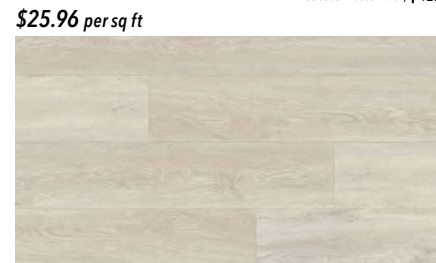

Tier 2: ISLAND PACKAGE

Please keep in mind, colors viewed on a screen can appear different than what you would see in person.

WARM

INTERIOR PAINT | Color: Natural Choice
Wall Finish: Eggshell
Trim Finish: Semi-Gloss
Ceiling Finish: Flat

KITCHEN BACKSPLASH | Super White Subway Tile
3x12 in, stacked in horizontal rows
Grout: White

SHOWER FLOOR | Mosaic Porcelain Tile
Color: Tan
Grout: Mobe Pearl
2x2 in

FLOORING | Atlas Concord Porcelain Tile
Color: Shore-Crest
Grout: Mobe Pearl
12x24 in
(all floors except bedrooms, surrounding tub/shower for Guest & Master Bath)

FLOORING | Luxury Vinyl Plank
(choice for remaining unit & bedrooms)

SHARED

KITCHEN COUNTERTOP | Iced White Quartz
\$85.56 per sf

GUEST & MASTER BATH COUNTERTOPS | Super White Quartz
(included with Vanity)

\$1594.64

COOL

INTERIOR PAINT | Color: Drift of Mist
Wall Finish: Eggshell
Trim Finish: Semi-Gloss
Ceiling Finish: Flat

KITCHEN BACKSPLASH | Brushstrokes Subway Tile - Gray
2.5x14 in, stacked in horizontal rows
Grout: Lunar
\$23.56 per sf