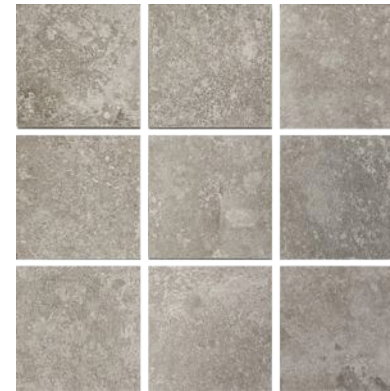

FLOORING | Luxury Vinyl Plank
(choice for remaining unit & bedrooms)

SHARED

KITCHEN COUNTERTOP | Iced White Quartz
\$85.56 per sf

GUEST & MASTER BATH COUNTERTOPS | Super White Quartz
(included with Vanity)

\$1594.64

COOL

INTERIOR PAINT | Color: Drift of Mist
Wall Finish: Eggshell
Trim Finish: Semi-Gloss
Ceiling Finish: Flat

KITCHEN BACKSPLASH | Brushstrokes Subway Tile - Gray
2.5x14 in, stacked in horizontal rows
Grout: Lunar
\$23.56 per sf

SHOWER FLOOR | Mosaic Porcelain Tile
Color: Gray
Grout: Lunar
2x2 in

FLOORING | Atlas Concord Porcelain Tile
Color: Shore-Marine
Grout: Mobe Pearl
12x24 in
(all floors except bedrooms, surrounding tub/shower for Guest & Master Bath)