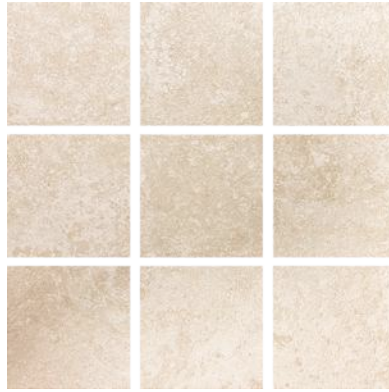

Tier 1:
TRADITIONS
 PACKAGE

Please keep in mind, colors viewed on a screen can appear different than what you would see in person.

WARM

INTERIOR PAINT | Color: Natural Choice
 Wall Finish: Eggshell
 Trim Finish: Semi-Gloss
 Ceiling Finish: Flat

SHOWER FLOOR | Mosaic Porcelain Tile
 Color: Tan
 Grout: Mobe Pearl
 2x2 in

FLOORING | Atlas Concord Porcelain Tile
 Color: Shore-Crest
 Grout: Mobe Pearl
 12x24 in
(all floors except bedrooms, surrounding tub/shower for Guest & Master Bath)

KITCHEN COUNTERTOP | Giallo Ornamentale Granite

SHARED

CABINETS | Choice of White or Gray Wood
 Handle Finish: Chrome

CARPET | Color: Fossil Path
 Brand: Shaw
(all bedrooms)

GUEST & MASTER BATH COUNTERTOPS | Super White Quartz

LIGHTING FIXTURES

COOL

INTERIOR PAINT | Color: Drift of Mist
 Wall Finish: Eggshell
 Trim Finish: Semi-Gloss
 Ceiling Finish: Flat

SHOWER FLOOR | Mosaic Porcelain Tile
 Color: Gray
 Grout: Lunar
 2x2 in

FLOORING | Atlas Concord Porcelain Tile
 Color: Shore-Marine
 Grout: Mobe Pearl
 12x24 in
(all floors except bedrooms, surrounding tub/shower for Guest & Master Bath)